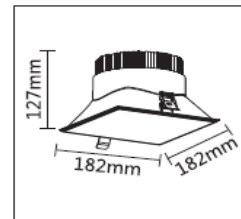

General

Dimensions	L182XW182XH127mm
Voltage	100-240 AC 60HZ
Certification	CE, ROHS
Warranty	3 Years
IP Rate	IP 20

Performance

Colour Rendering	Ra> 80
Longevity	50,000 hours
Power Factor Cos	0.9

Philips 21W:1545lm 25W:1812lm 30W:2208lm 40W:2750lm

Epistar 21W:1550lm 25W:1822lm 30W:2319lm 40W:3331lm

Available Options

Wattage	21W/25W/30W/40W
Colour	2700-7000K
Cut size	176X176
Body	PC and Aluminum

Light source: SMD LED 