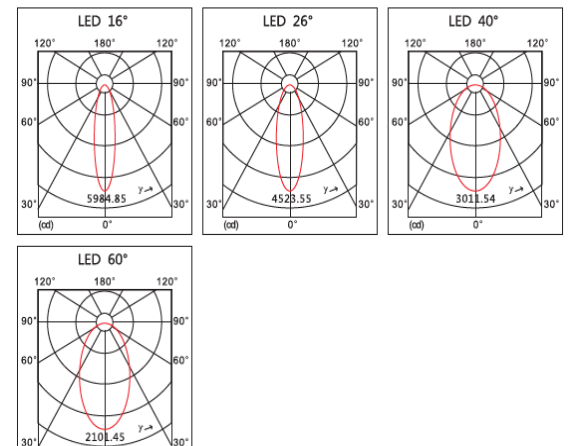

### General

Dimensions	L195XW195XH147mm
Voltage	100-240 AC 60HZ
Certification	CE, ROHS
Warranty	3 Years
IP Rate	IP 20

### Performance

Colour Rendering	Ra> 80
Longevity	50,000 hours
Power Factor Cos	0.9

Lm: 23W:1860±50lm 36W:2640±50lm 42W:3160±50lm

### Available Options

Wattage	23W/36W/42W
Colour	2700-7000K
Cut size	176X176
Body	PC and Aluminum

Light source: SMD LED