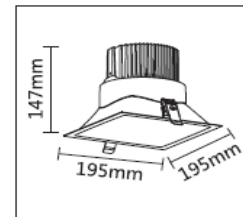

### General

Dimensions	L195XW195XH147mm
Voltage	100-240 AC 60HZ
Certification	CE, ROHS
Warranty	3 Years
IP Rate	IP 20

### Available Options

Wattage	23W/36W/42W
Colour	2700-7000K
Cut size	176X176
Body	PC and Aluminum

Light source: SMD LED