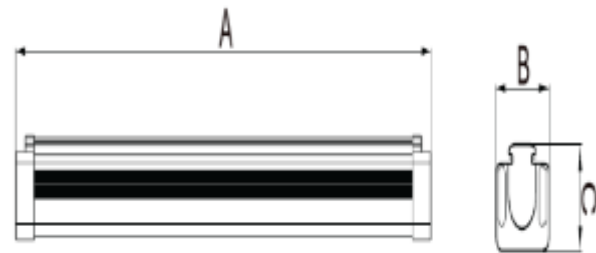

Tri- Proof LED fixture for IP 66, water- proof high stability isolated driver. Excellent heat dissipation on whole aluminum housing widely used for ambient lighting, maximum efficacy and minimum glare High-tech optical design. More than 50,000 hours average operating life.

The product is CE certified and all materials are in conformity with RoHS standard.

Applications : Hotel, Villas, Exhibition Hall, Shopping Mall, Institutions, and other high- grade lighting areas.